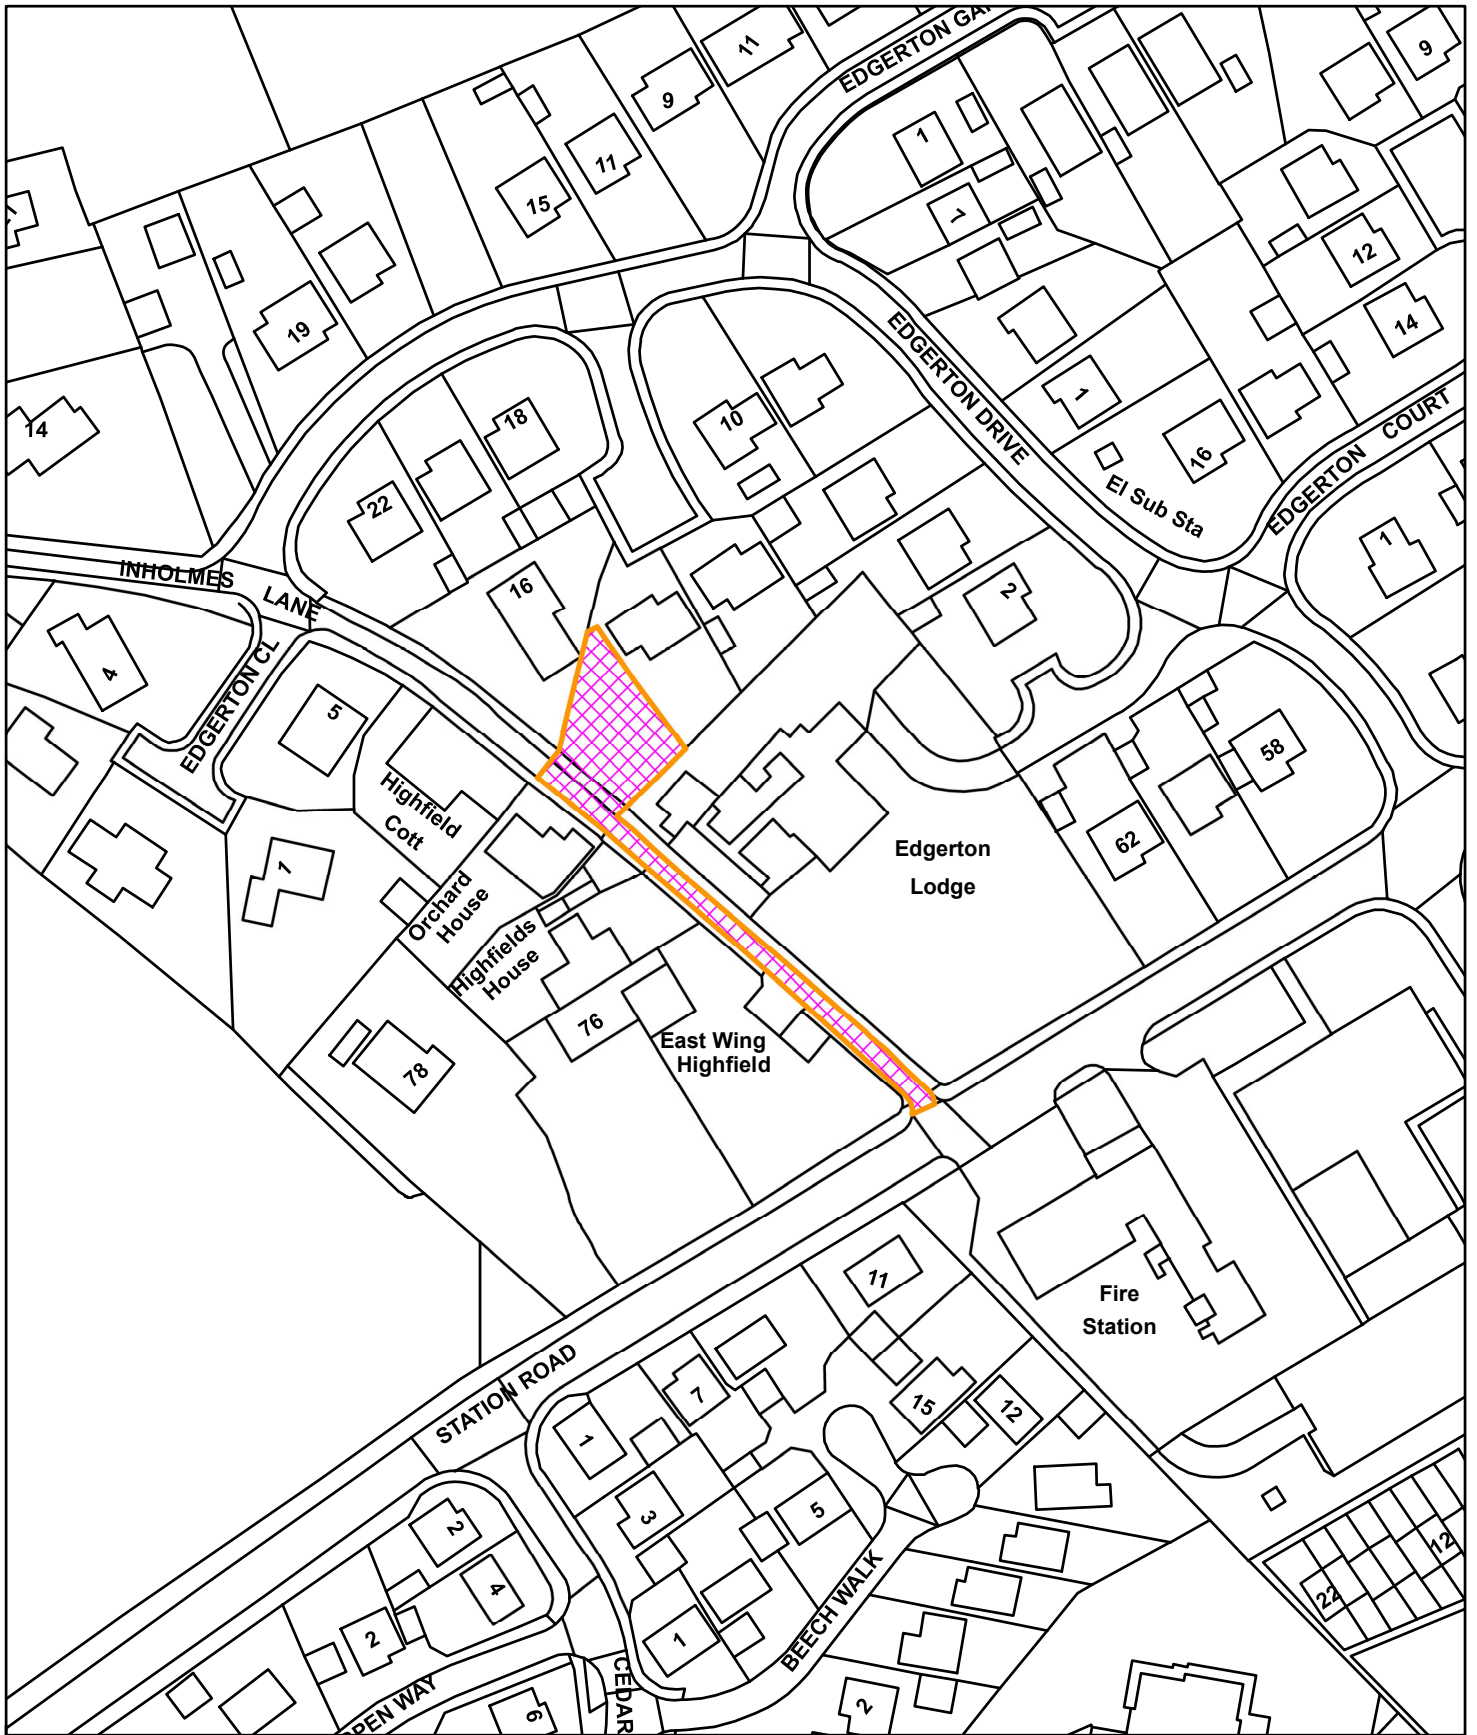

14 Edgeton Drive, Tadcaster
2021/0661/FUL

Reproduced from the Ordnance Survey mapping with the permission of Her Majesty's Stationary Office. Unauthorised reproduction infringes Crown Copyright and may lead to prosecution or civil proceedings © Crown Copyright
Selby District Council Licence No. 100018656
This copy has been produced specifically for Planning and Building Control purposes only.
No further copies may be made.

1:1,250